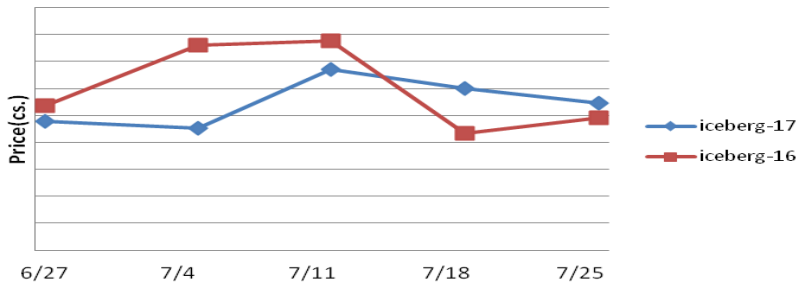

Iceberg Lettuce (24 count)

During this time of year, the northern tomato crops play a big role in providing sufficient tomato supplies to consumers. Temperatures last weekend were hot but have relented. Weather forecasts look conducive for good development of pending tomatoes. The five-year average move for the mature green large tomato market during the next four weeks is a decline of 18.1%. The iceberg lettuce crops in California can have some weather challenges as well during July. Over the last five years, the average move for the iceberg lettuce market in the next three weeks was up 19.3%. Potato prices can remain elevated in the near